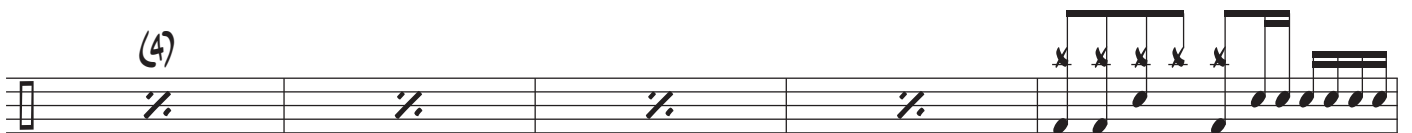

THE ROCK SHOW

DRUM SET

The drum notation is presented on seven staves. The first staff begins with a common time signature 'C' and a key signature signature 'C'. The notation uses 'x' marks for snare and tom hits, and 'o' marks for cymbal hits. The second staff includes a 'cresc' marking. The notation includes various rhythmic patterns such as eighth and sixteenth notes, and rests. The piece concludes with a double bar line and repeat dots.