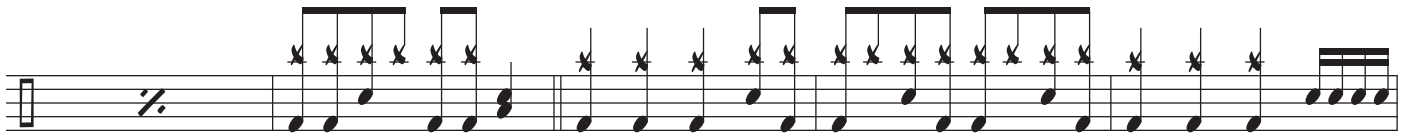

THE ROCK SHOW

DRUM SET

The drum notation is presented on seven staves. The first staff begins with a common time signature 'C' and a key signature signature 'C'. The notation uses 'x' marks for snare and tom hits, and 'o' marks for cymbal hits. The second staff includes a 'cresc' marking. The notation includes various rhythmic patterns such as eighth and sixteenth notes, and rests. The piece concludes with a double bar line and repeat dots.