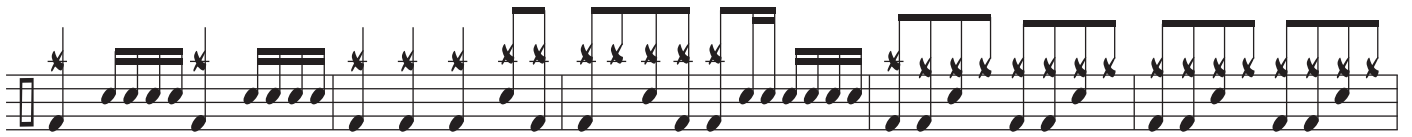

THE ROCK SHOW

DRUM SET

The drum notation is presented on seven staves. The first staff begins with a common time signature 'C' and a key signature signature 'C'. The notation uses 'x' marks for snare and tom hits, and 'o' marks for cymbal hits. The second staff includes a 'cresc' marking. The notation includes various rhythmic patterns such as eighth and sixteenth notes, and rests. The piece concludes with a double bar line and repeat dots.