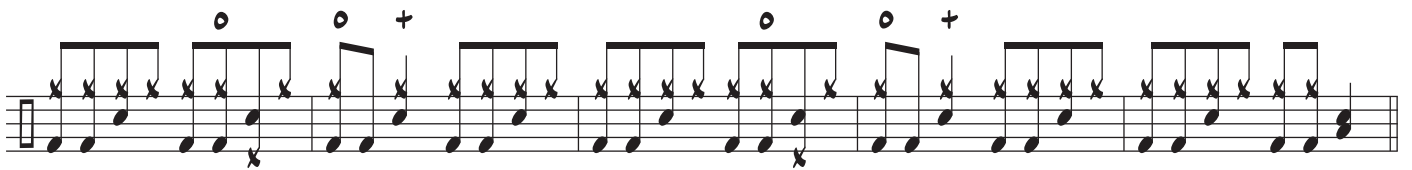

THE ROCK SHOW

DRUM SET

The drum notation is presented on seven staves. The first staff begins with a common time signature 'C' and a key signature signature 'C'. The notation uses 'x' marks for snare and tom hits, and 'o' marks for cymbal hits. The second staff includes a 'cresc' marking. The notation includes various rhythmic patterns such as eighth and sixteenth notes, and rests. The piece concludes with a double bar line and repeat dots.