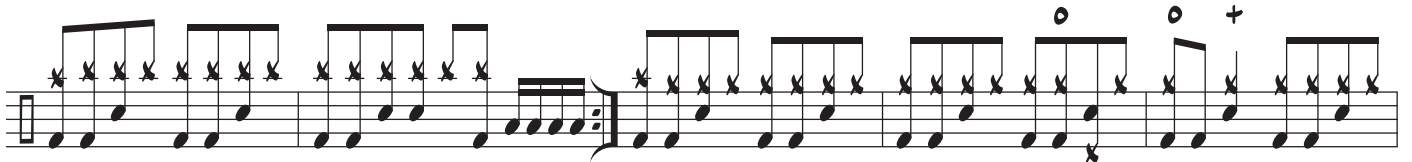

THE ROCK SHOW

DRUM SET

The drum notation is presented on seven staves. The first staff begins with a common time signature 'C' and a key signature signature 'C'. The notation uses 'x' marks for snare and tom hits, and 'o' marks for cymbal hits. The second staff includes a 'cresc' marking. The notation includes various rhythmic patterns such as eighth and sixteenth notes, and rests. The piece concludes with a double bar line and repeat dots.