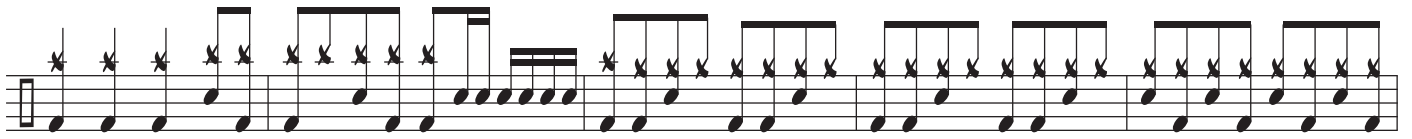

THE ROCK SHOW

DRUM SET

The drum notation is presented on seven staves. The first staff begins with a common time signature 'C' and a key signature signature 'C'. The notation uses 'x' marks for snare and tom hits, and 'o' marks for cymbal hits. The second staff includes a 'cresc' marking. The notation includes various rhythmic patterns such as eighth and sixteenth notes, and rests. The piece concludes with a double bar line and repeat dots.