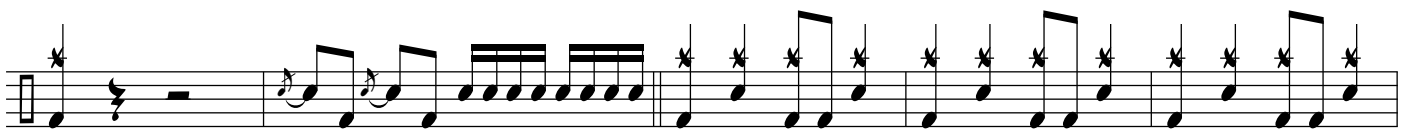

STILL ALIVE

DRUM SET

Musical notation for the first staff of the drum set part, starting with a common time signature and a half note followed by a quarter note.

6

Musical notation for the second staff of the drum set part, featuring a series of eighth notes with asterisks above them.

12

Musical notation for the third staff of the drum set part, continuing the eighth note pattern with asterisks.

17

Musical notation for the fourth staff of the drum set part, showing a change in the eighth note pattern.

HALF OPEN HI HAT

CLOSED HI HAT

22

Musical notation for the fifth staff of the drum set part, featuring a dense eighth note pattern with asterisks.

27

HALF OPEN HI HAT

Musical notation for the sixth staff of the drum set part, continuing the dense eighth note pattern.

32

Musical notation for the seventh staff of the drum set part, showing a change in the eighth note pattern.

86

91

97

102

107

112