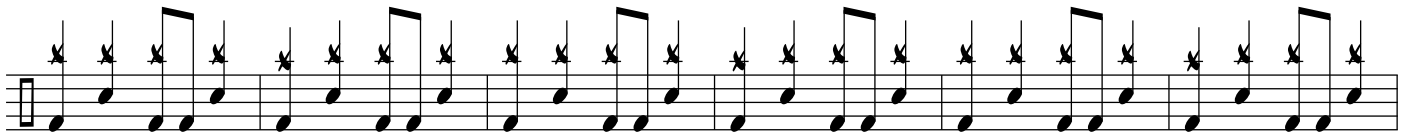

86

91

97

102

107

112

117

123

129