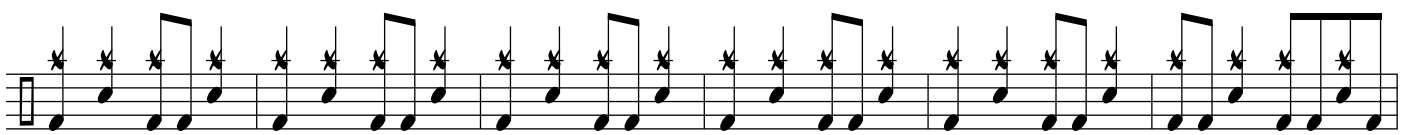

86

91

97

102

107

112

117

123

129