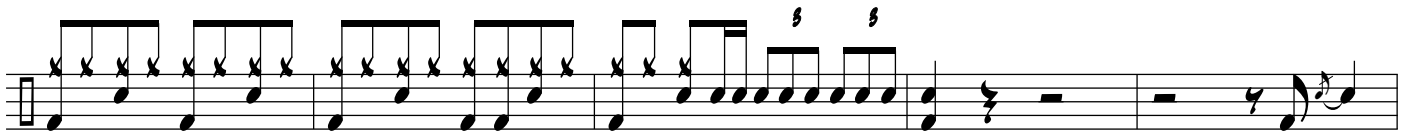

STILL ALIVE

DRUM SET

Musical notation for the first staff of the drum set part, starting with a common time signature and a half note followed by a quarter note.

6

Musical notation for the second staff of the drum set part, featuring a series of eighth notes with asterisks above them.

12

Musical notation for the third staff of the drum set part, continuing the eighth note pattern with asterisks.

17

Musical notation for the fourth staff of the drum set part, showing a change in the eighth note pattern.

HALF OPEN HI HAT

CLOSED HI HAT

22

Musical notation for the fifth staff of the drum set part, featuring a dense eighth note pattern with asterisks.

27

HALF OPEN HI HAT

Musical notation for the sixth staff of the drum set part, continuing the dense eighth note pattern.

32

Musical notation for the seventh staff of the drum set part, showing a change in the eighth note pattern.

86

91

97

102

107

112