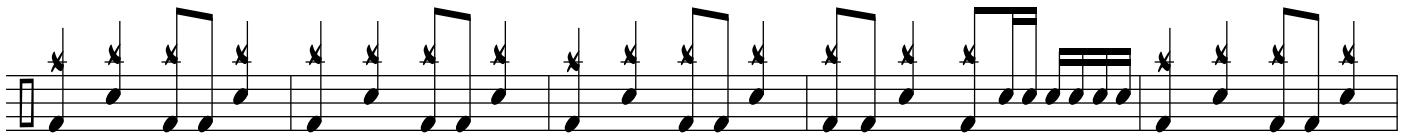

86

91

97

102

107

112

117

123

129