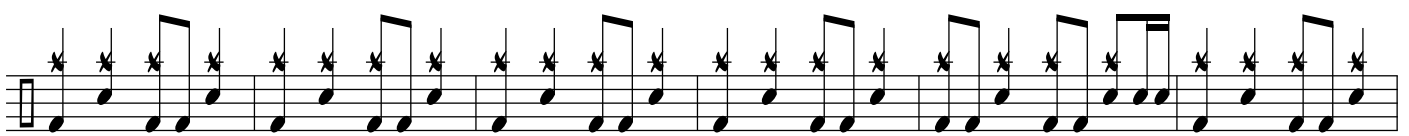

STILL ALIVE

DRUM SET

Musical notation for the first staff of the drum set part, starting with a common time signature and a half note followed by a quarter note.

6

Musical notation for the second staff of the drum set part, featuring a series of eighth notes with asterisks above them.

12

Musical notation for the third staff of the drum set part, continuing the eighth note pattern with asterisks.

17

Musical notation for the fourth staff of the drum set part, showing a change in the eighth note pattern.

HALF OPEN HI HAT

CLOSED HI HAT

22

Musical notation for the fifth staff of the drum set part, featuring a dense eighth note pattern with asterisks.

27

HALF OPEN HI HAT

Musical notation for the sixth staff of the drum set part, continuing the dense eighth note pattern.

32

Musical notation for the seventh staff of the drum set part, showing a change in the eighth note pattern.

86

91

97

102

107

112