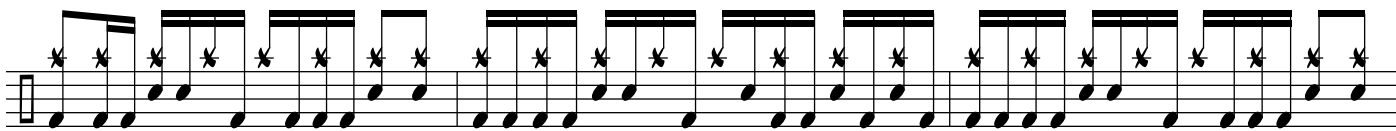

KINGS & QUEENS

DRUM SET

Musical notation for drum set, measures 1-3. The first measure contains a common time signature 'C' and a treble clef. The notation shows a sequence of eighth notes with stems pointing up, followed by eighth notes with stems pointing down. Asterisks are placed above the notes in measures 2 and 3.

4

Musical notation for drum set, measures 4-6. The notation continues with eighth notes and stems, including asterisks above notes in measures 4 and 5.

7

Musical notation for drum set, measures 7-9. The notation continues with eighth notes and stems, including asterisks above notes in measures 7 and 8.

10

Musical notation for drum set, measures 10-13. The notation continues with eighth notes and stems, including asterisks above notes in measures 10 and 11.

14

Musical notation for drum set, measures 14-17. The notation continues with eighth notes and stems, including asterisks above notes in measures 14 and 15.

18

Musical notation for drum set, measures 18-20. The notation continues with eighth notes and stems, including asterisks above notes in measures 18 and 19.

20

Musical notation for drum set, measures 21-23. The notation continues with eighth notes and stems, including asterisks above notes in measures 21 and 22.