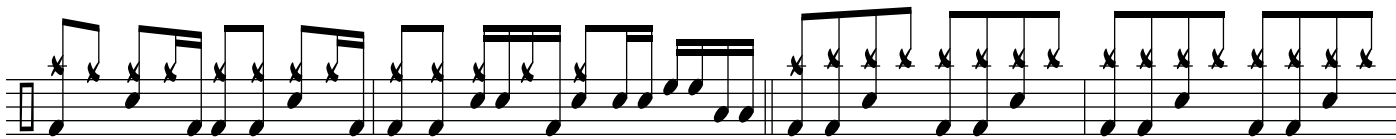

# HERE'S TO US

DRUM SET

Drum set notation for the song "Here's to Us". The notation is written on a single staff with a common time signature (C). The piece begins with two measures of a 4-measure rest, indicated by a large '4' above the staff. The first measure of the drum set part starts at measure 3. The notation includes various rhythmic patterns using 'x' for snare, 'o' for cymbal, and 'Z' for bass drum. The piece is divided into measures 3, 7, 11, 15, 19, 23, 27, and 31. There are dynamic markings (trapezoids) at measures 11 and 27. The notation ends at measure 31.