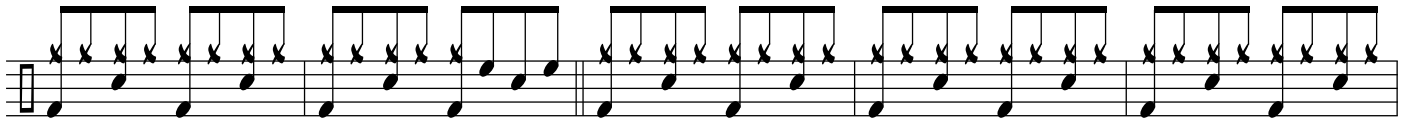

REBEL YELL

DRUM SET

The drum set notation is written on a single staff with a common time signature (C). It begins with a 3-measure rest, followed by a series of eighth and sixteenth notes. The notation includes various rhythmic patterns, such as eighth-note runs and sixteenth-note patterns, with asterisks indicating specific drum parts. The notation is organized into several systems, with the first system containing two measures labeled '1' and '2'. The notation continues with several systems of eighth and sixteenth notes, ending with a double bar line.