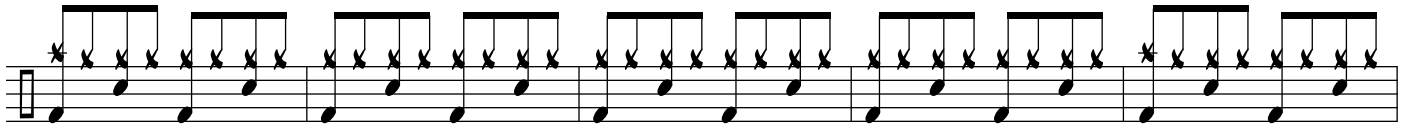

REBEL YELL

DRUM SET

The drum set notation is written on a single staff with a common time signature (C). It begins with a 3-measure rest, followed by a series of eighth and sixteenth notes. The notation includes various rhythmic patterns, such as eighth-note runs and sixteenth-note patterns, with asterisks indicating specific drum parts. The notation is organized into several systems, with the first system containing two measures labeled '1' and '2'. The notation continues with several systems of eighth and sixteenth notes, ending with a double bar line.