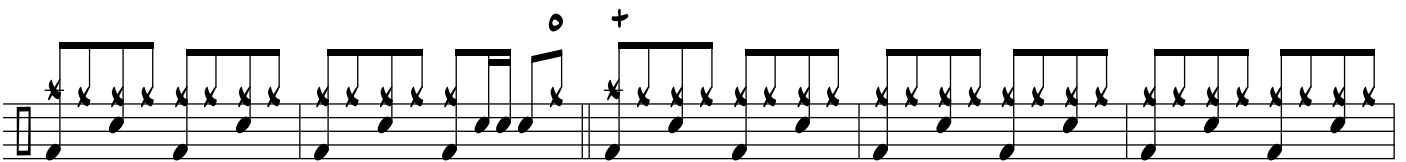

LOVE IS ALL AROUND

DRUM SET

6

12

17

22

27

32