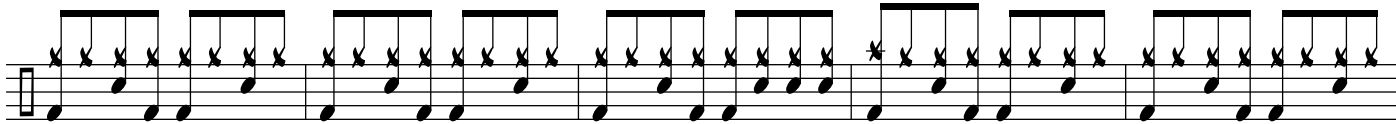

LOVE IS ALL AROUND

DRUM SET

6

12

17

22

27

32